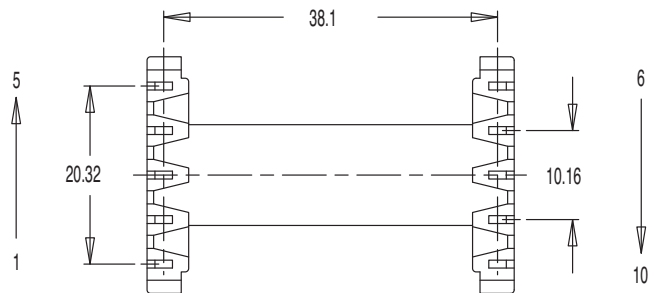

EK 32 L

Bobbin size	Type	Terminal type	No. of terminals available	Part No.
EK 32 L	SS	TBS 600 series	10 (2 x 5)	VM2000

Standard materials: Nylon 66 glass reinforced to UL94V0
Dimensions in millimetres

For further technical information please contact
sales@milesplatts.co.uk or www.milesplatts.co.uk