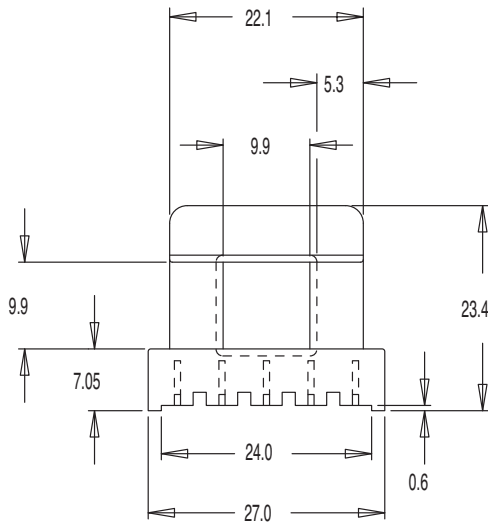

EK 32 L

Bobbin size	Type	Terminal type	No. of terminals available	Part No.
EK 32 L	SS	TBS 600 series	10 (2 x 5)	VM2000

Standard materials: Nylon 66 glass reinforced to UL94V0
Dimensions in millimetres

For further technical information please contact
sales@milesplatts.co.uk or www.milesplatts.co.uk