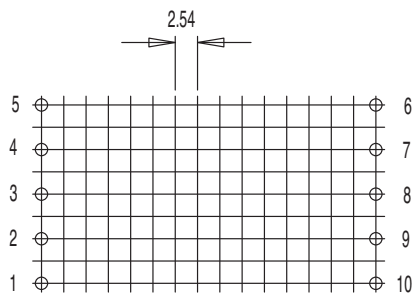

EK 32 L

Bobbin size	Type	Terminal type	No. of terminals available	Part No.
EK 32 L	SS	TBS 600 series	10 (2 x 5)	VM2000

Standard materials: Nylon 66 glass reinforced to UL94V0
Dimensions in millimetres

For further technical information please contact
sales@milesplatts.co.uk or www.milesplatts.co.uk