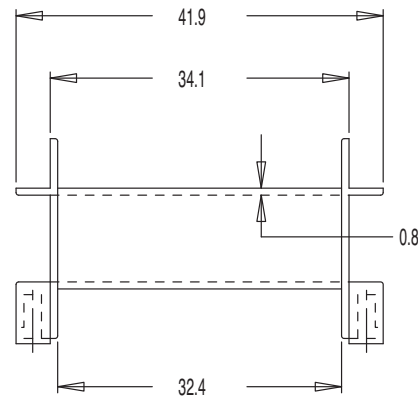

EK 32 L

Bobbin size	Type	Terminal type	No. of terminals available	Part No.
EK 32 L	SS	TBS 600 series	10 (2 x 5)	VM2000

Standard materials: Nylon 66 glass reinforced to UL94V0
Dimensions in millimetres

For further technical information please contact
sales@milesplatts.co.uk or www.milesplatts.co.uk